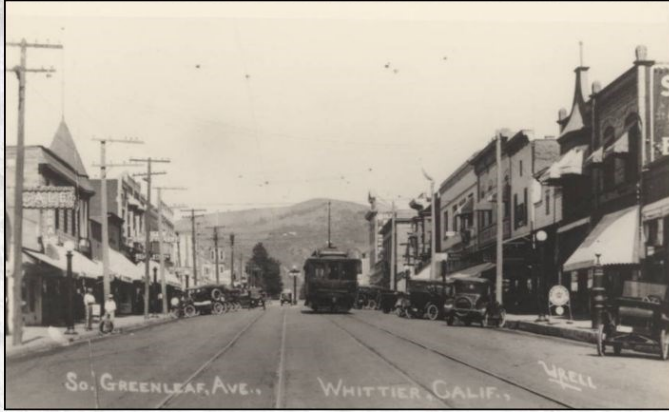

Scan to schedule
an appointment.

1-800-RED CROSS | RedCrossBlood.org | Download the Blood Donor App

WHITTIER

FOUNDERS DAY

MAY 11, 2024 - 9AM TO 1PM

CENTRAL PARK, 6532 FRIENDS AVE

Show your love for Whittier- come to Founders Day! Join a club, eat homemade bread, buy a Mother's Day gift, watch crafters & artists, meet some Quakers, ogle antique cars, and play with your kids!